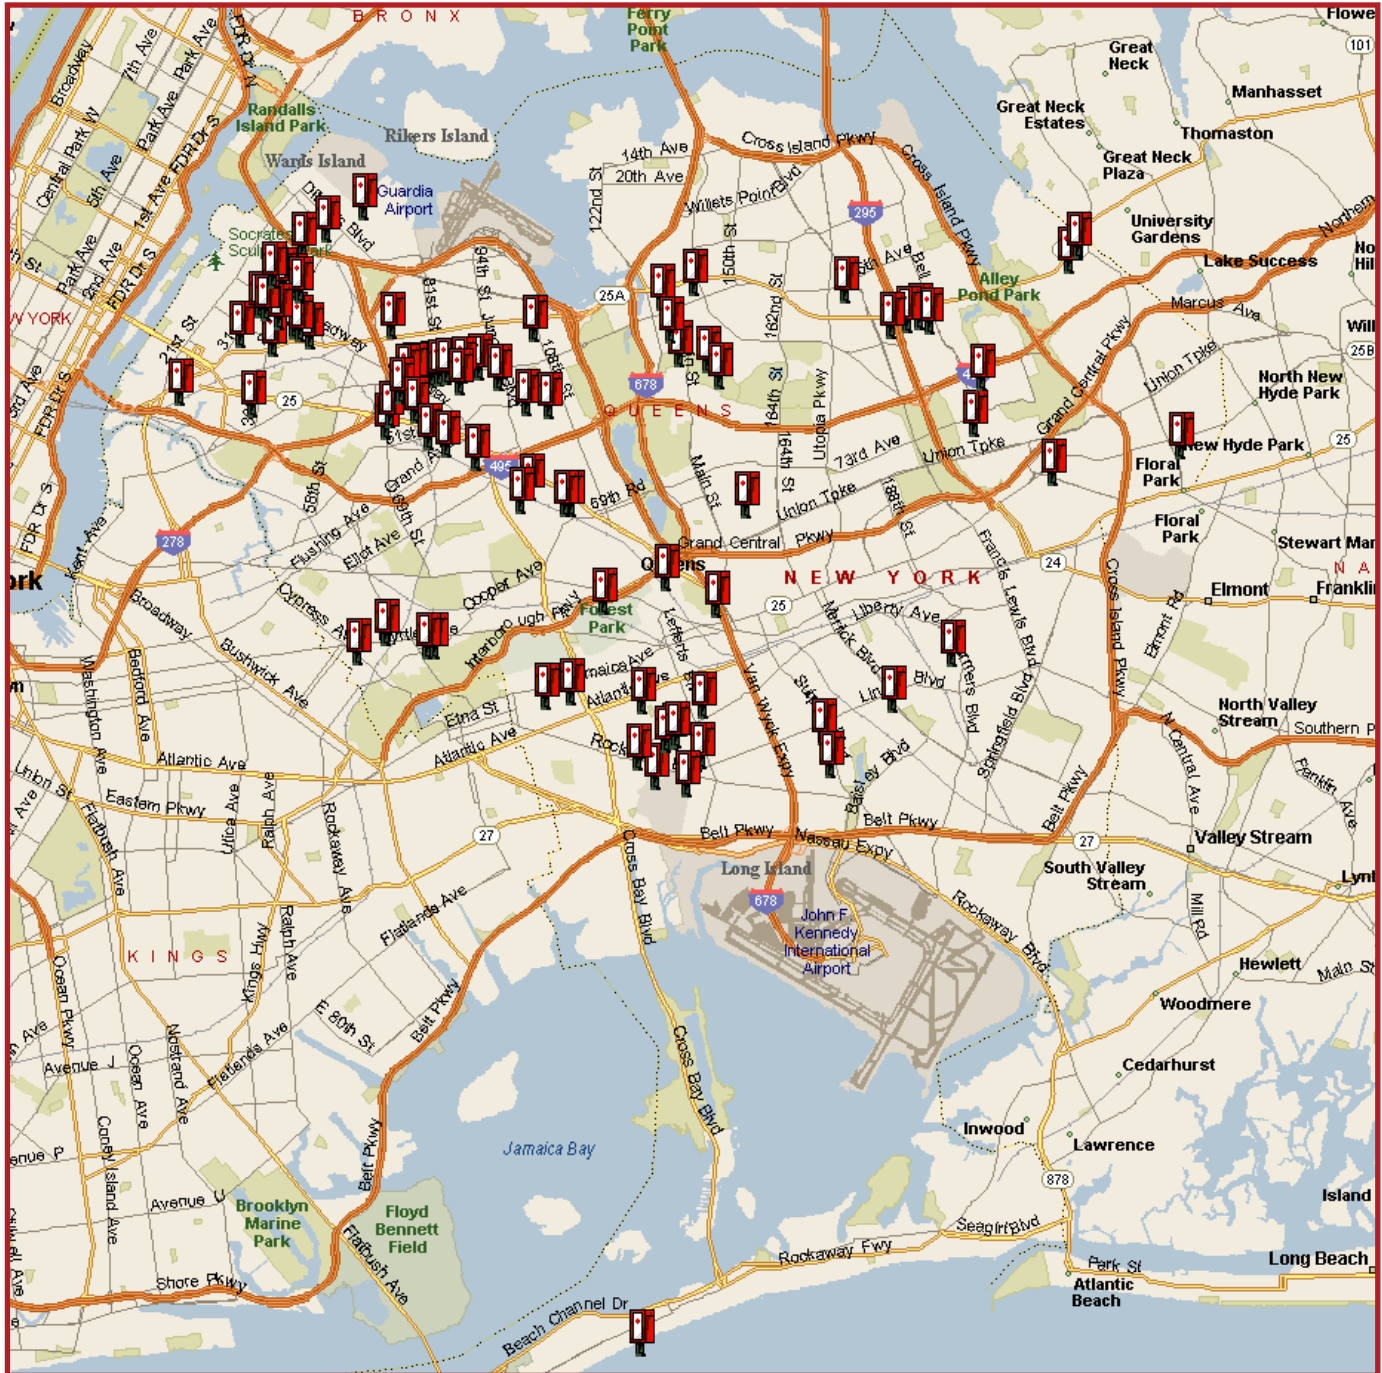

NY Large Format Phone Kiosks Map Queens

Icon Represents Prime Point Media Inventory